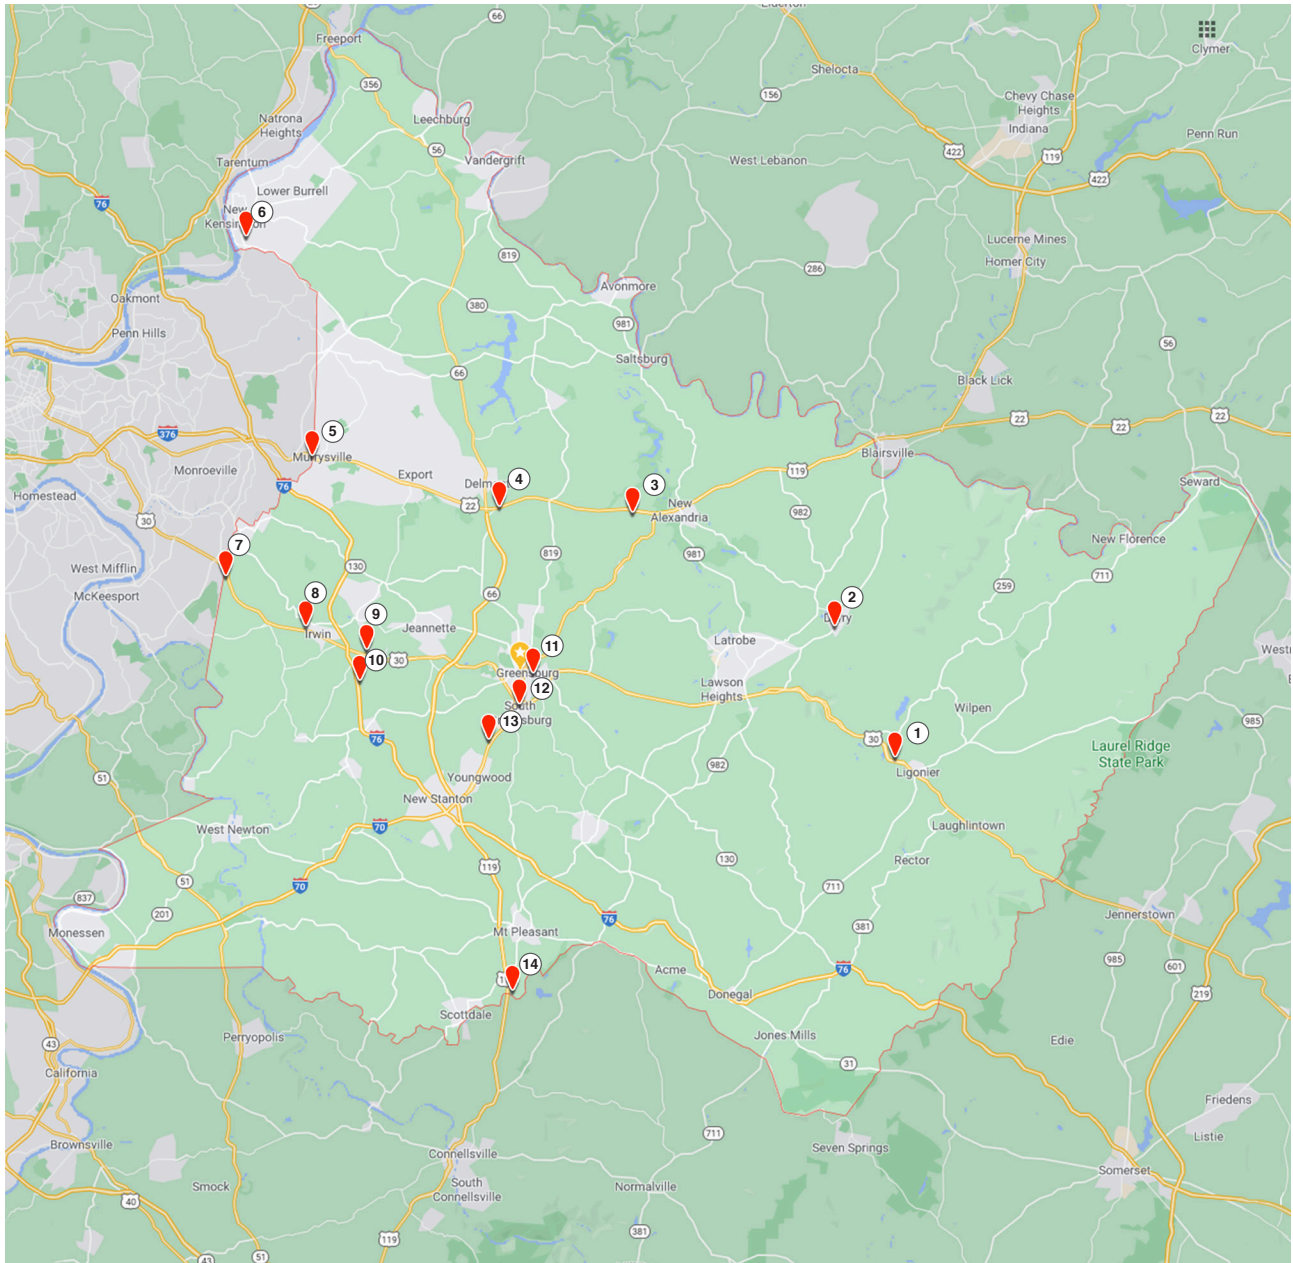

The Billboard Art Project

Billboard Locations October 2020

The Billboard Art Project is an art campaign and traveling exhibition inspired by the theme “Make Our Differences Our Strengths” in Westmoreland County, Pennsylvania, from October 2020 to May 2021. For more information visit: makeourdifferencesourstrengths.com

This map has the 14 current locations of the billboards. It will be updated when the additional 6 locations are up on December 28, 2020.

1. **Ginger Brooks Takahashi** | *An Army of Lovers Cannot Fail*

From December 28, 2020 through March 27, 2021 : On Route 30, it can be viewed on the right hand side traveling East, between Idlewild Amusement Park and Ligonier.

2. **Susanne Slavick** | *Full Spectrum*

Now through February 21, 2020: On Route 119, it can be viewed on the right hand side traveling North, between Youngwood and South Greensburg.

14. **Fran Flaherty** | *LOVE*

Now through February 21, 2021: On Route 119, it can be viewed on the right hand side traveling North, leaving Connellsville towards I-70.